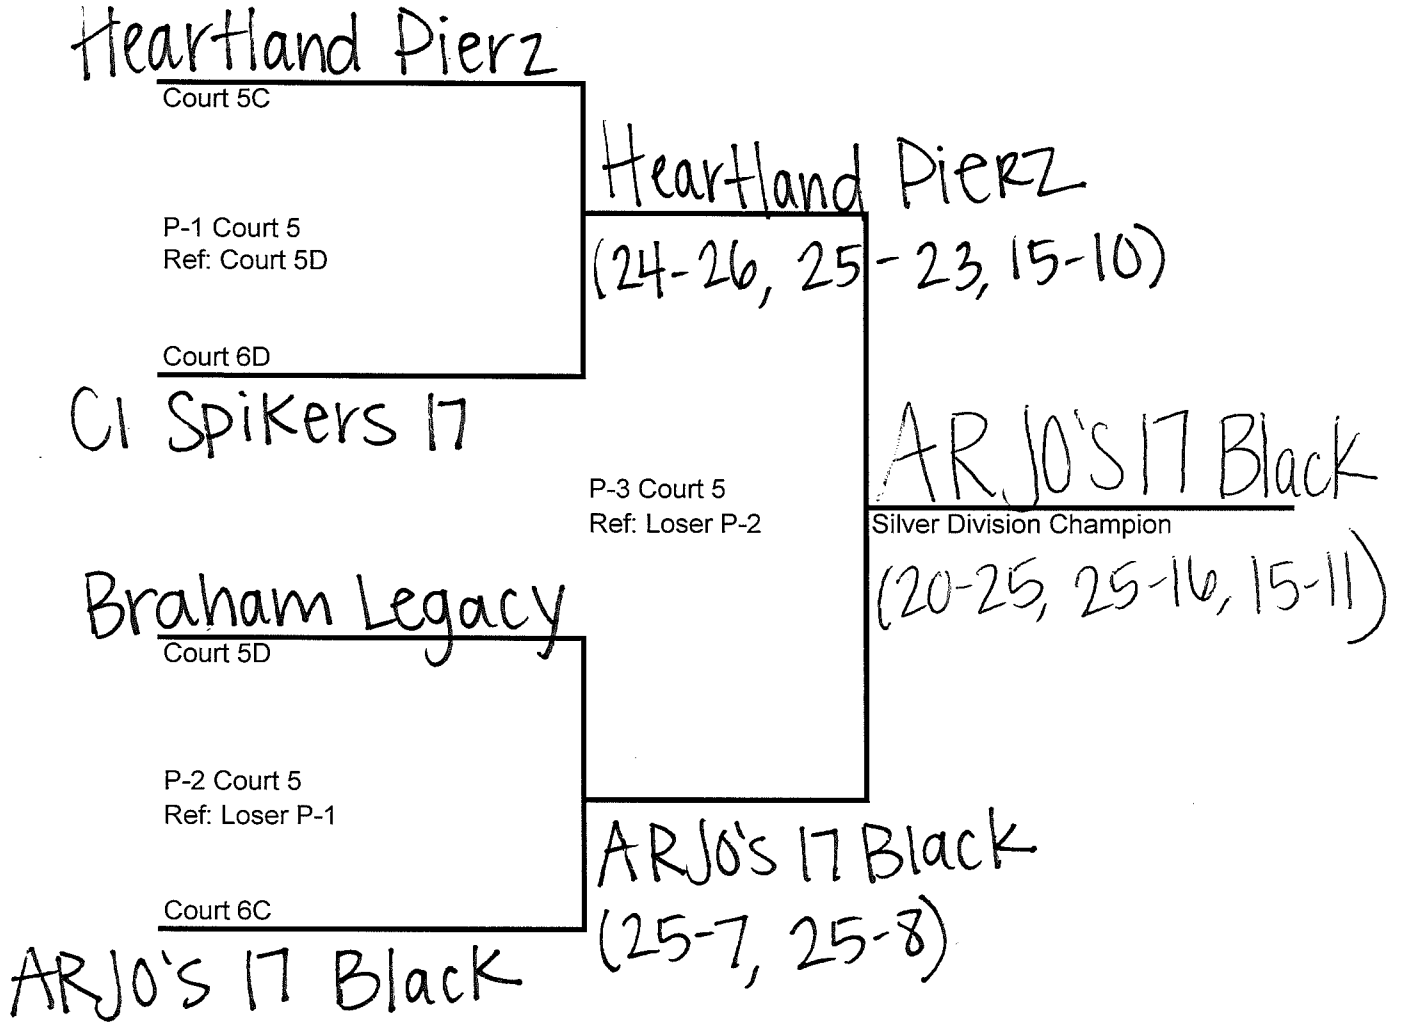

2018 Mid-Winter Classic 17/18's Tournament

s Silver Division Playoff Schedule Foley Fieldhouse and Elementary

REMINDER IF YOU LOSE YOU STAY AND REF THE NEXT MATCH ON YOUR COURT

All play-off matches will be 2 out of 3 games, 25 points no cap.
The deciding game will be rally to 15 points, no cap

Mid-Winter Classic Tournament 17/18s Division

SP

Round Robin Worksheet

Site: **Foley Fieldhouse**

Date: **Sunday, February 4, 2018**

Time: **8:00 AM**

Division	Pool	Court
17/18's		5

Pool	(A)	(B)	(C)	(D)	Matches			Sets			Points			Place	
					Won	Lost	Pct	Won	Lost	Pct	Won	Lost	Pct		
(A)	Heartland Big Lake 17 Blue	JVB RUSH 17's	Heartland Pierz Elite	Braham Legacy	|||			<del>||||</del>							5A
(B)	Heartland Big Lake 17 Blue	JVB RUSH 17's	Heartland Pierz Elite	Braham Legacy	|||	1		||||	|||						5B
(C)	Heartland Big Lake 17 Blue	JVB RUSH 17's	Heartland Pierz Elite	Braham Legacy	|||	|||		|||	||||						5C
(D)	Heartland Big Lake 17 Blue	JVB RUSH 17's	Heartland Pierz Elite	Braham Legacy	|||	|||		<del>||||</del>	|||						5D

Playing Schedule:		Match	Warm-up	Teams	Ref.
8:00 A.M.	1		10 Min.	A vs. C	B
	2		10 Min.	B vs. D	A
	3		5 Min.	A vs. D	C
	4		5 Min.	B vs. C	A
	5		5 Min.	C vs. D	B
	6		5 Min.	A vs. B	D