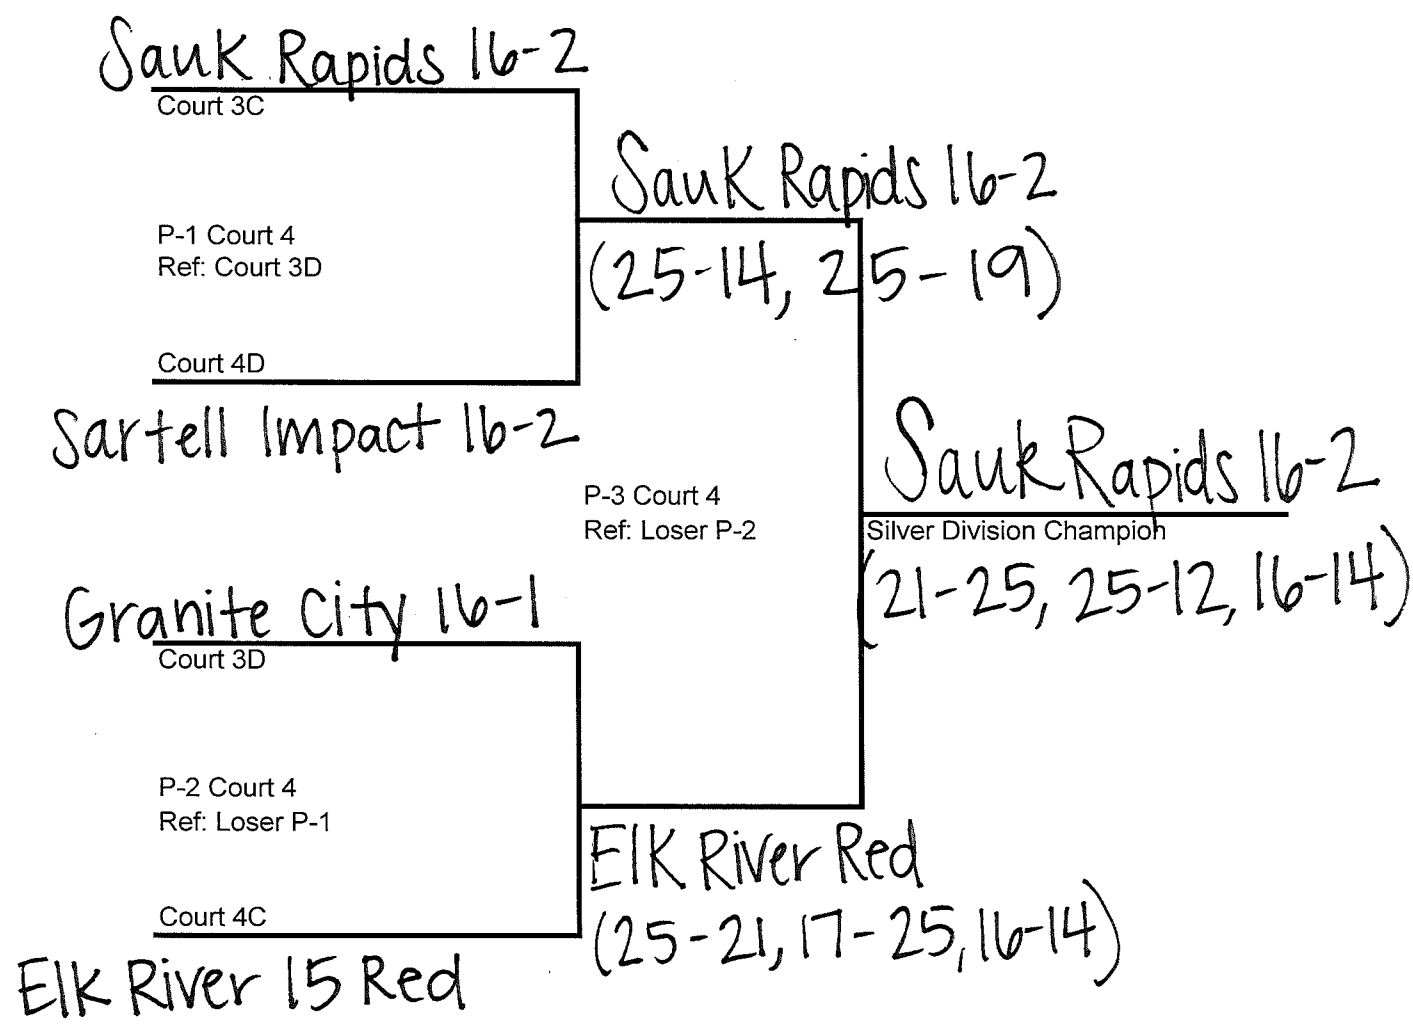

2018 Mid-Winter Classic 15/16's Tournament

15/16's Silver Division Playoff Schedule Foley Fieldhouse and Elementary Gym

REMINDER IF YOU LOSE YOU STAY AND REF THE NEXT MATCH ON YOUR COURT

All play-off matches will be 2 out of 3 games, 25 points no cap.
The deciding game will be rally to 15 points, no cap