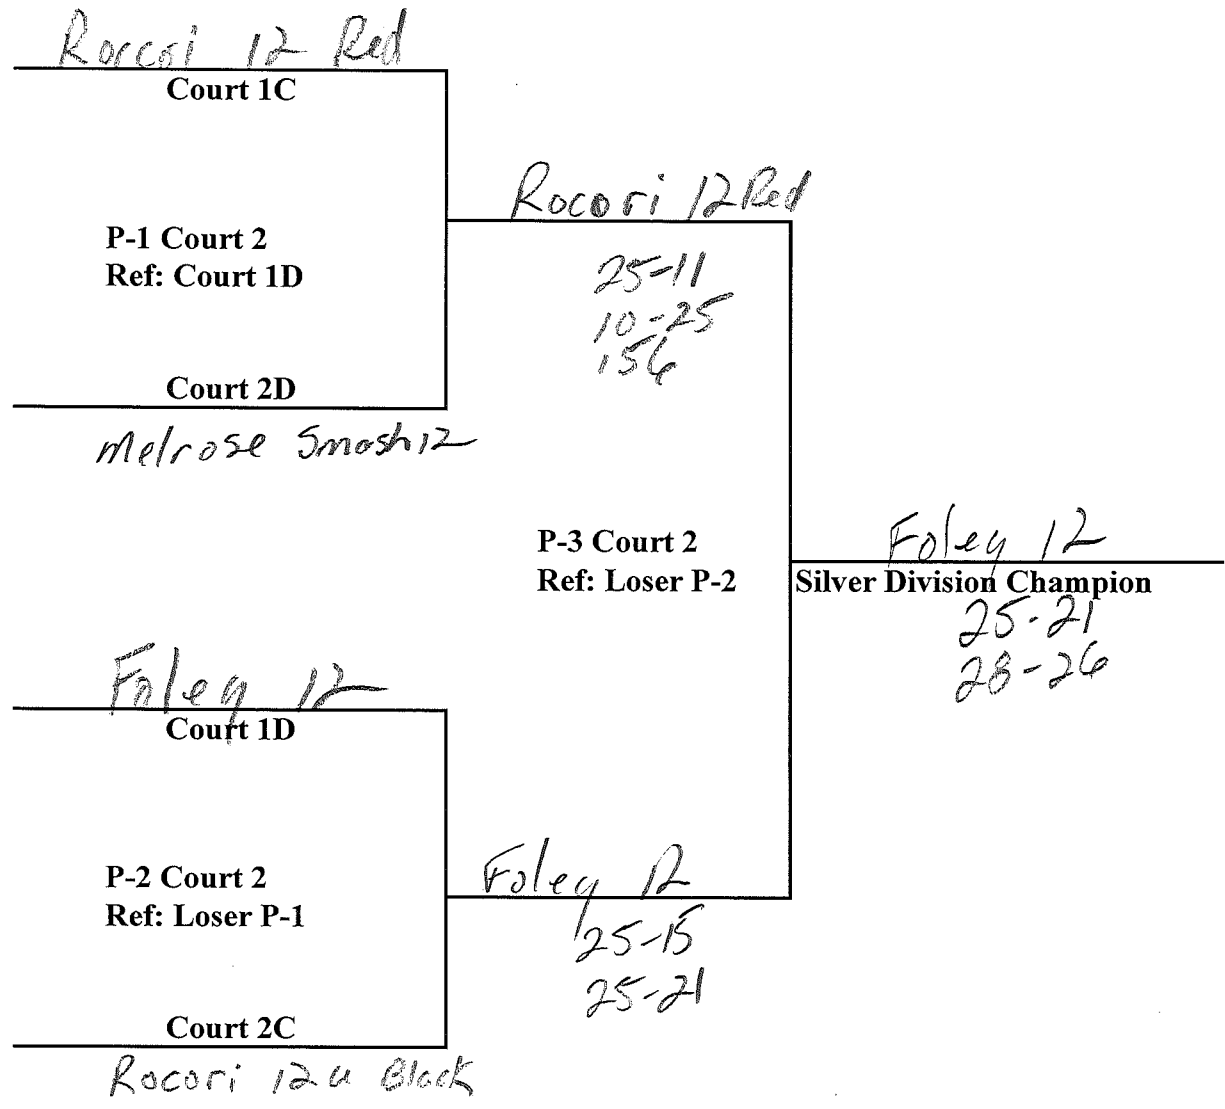

Mid-Winter Classic Tournament 2018

12's Gold Division Playoff Schedule Ogilvie

REMINDER IF YOU LOSE YOU STAY AND REF THE NEXT MATCH ON YOUR COURT

All play-off matches will be 2 out of 3 games, 25 points no cap.
The deciding game will be rally to 15 points, no cap

Mid-Winter Classic Tournament 2018

12's Silver Division Playoff Schedule Ogilvie School

REMINDER IF YOU LOSE YOU STAY AND REF THE NEXT MATCH ON YOUR COURT

All play-off matches will be 2 out of 3 games, 25 points no cap.
The deciding game will be rally to 15 points, no cap