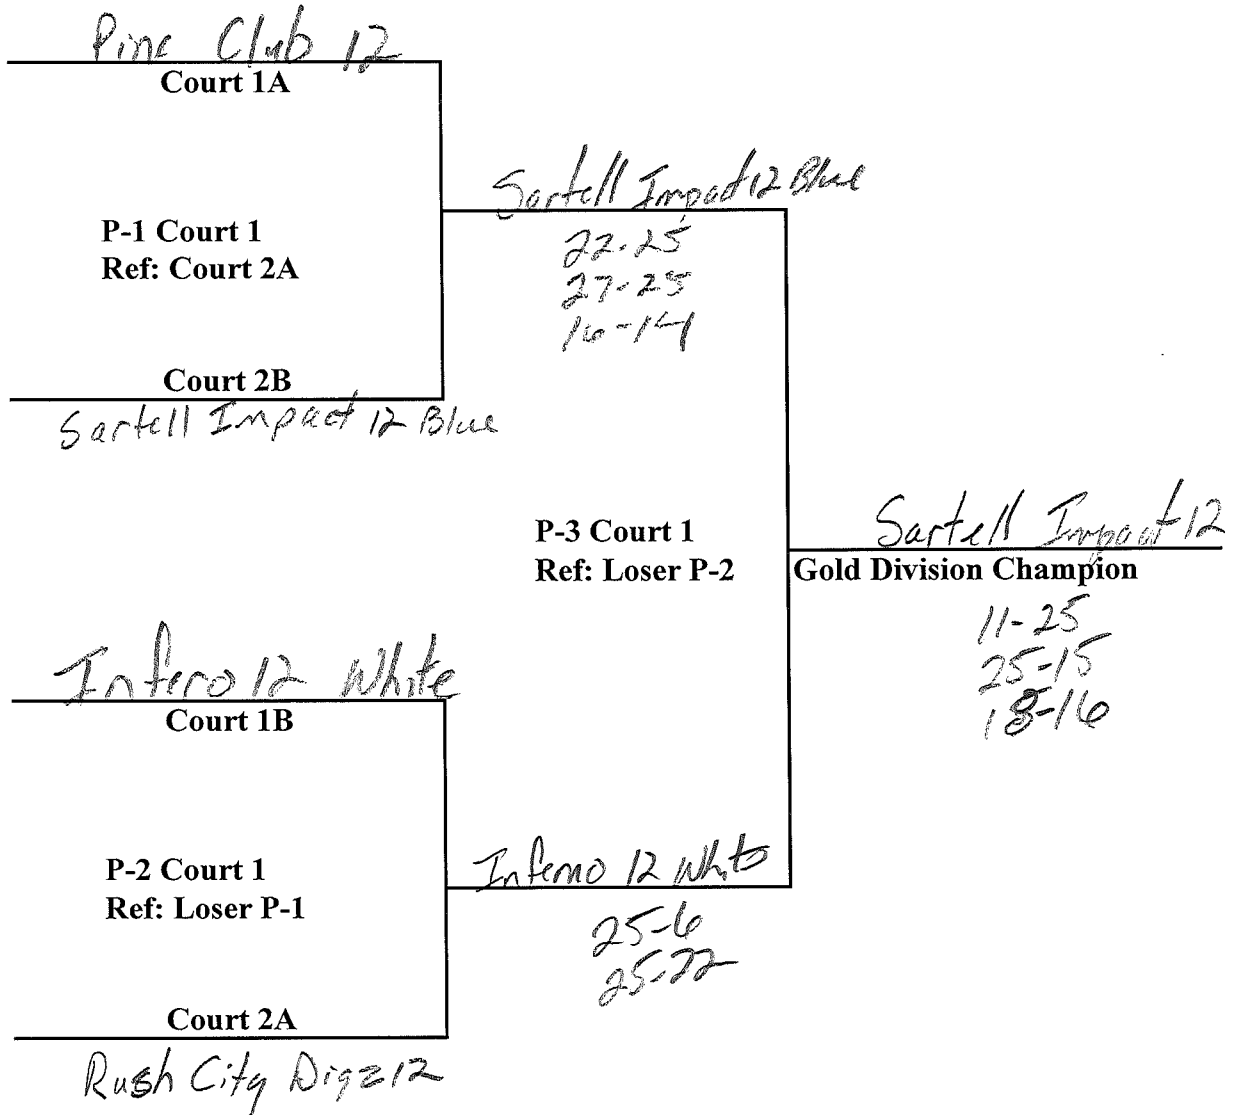

Mid-Winter Classic Tournament 2018

12's Gold Division Playoff Schedule Ogilvie

REMINDER IF YOU LOSE YOU STAY AND REF THE NEXT MATCH ON YOUR COURT

All play-off matches will be 2 out of 3 games, 25 points no cap.
The deciding game will be rally to 15 points, no cap

Mid-Winter Classic Tournament 2018

12's Silver Division Playoff Schedule Ogilvie School

REMINDER IF YOU LOSE YOU STAY AND REF THE NEXT MATCH ON YOUR COURT

All play-off matches will be 2 out of 3 games, 25 points no cap.
The deciding game will be rally to 15 points, no cap