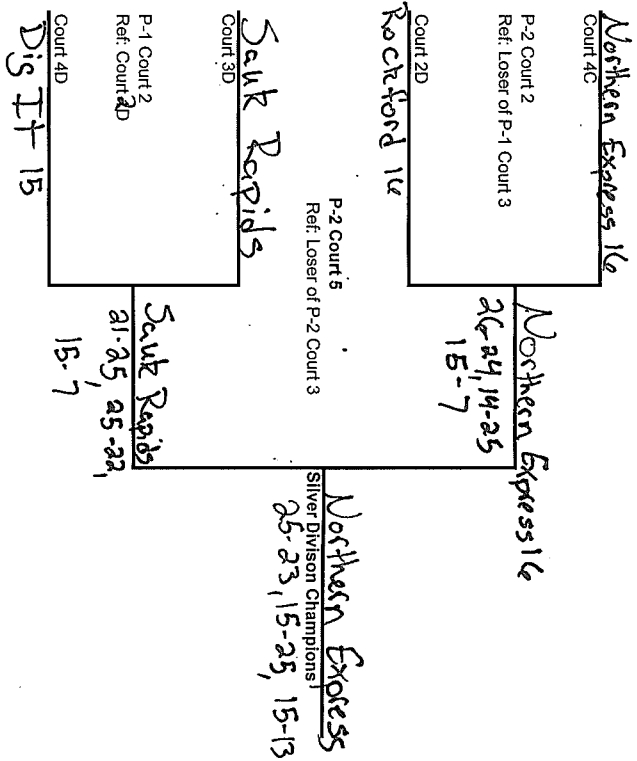

### Heartland THAW 15/16 Tournament 2015

15/16's Gold Division Playoff Schedule Monticello High School

REMINDER IF YOU LOSE YOU STAY AND REF THE NEXT MATCH ON YOUR COURT

All play-off matches will be 2 out of 3 games, 25 point no cap.  
The deciding game will be rally to 15 points, no cap (switch at 8 pts)

### Heartland THAW 15-16 Tournament 2015

15/16's Silver Division Playoff Schedule Monticello High School

REMINDER IF YOU LOSE YOU STAY AND REF THE NEXT MATCH ON YOUR COURT

All play-off matches will be 2 out of 3 games, 25 points no cap.  
The deciding game will be rally to 15 points, no cap (Switch at 8 pts)

### Round Robin Worksheet

Site: Monticello Fieldhouse  
Date: Sunday, March 15, 2015

Time: 8:00 AM

Division	Pool	Court
15/16		2

Pool	(A)	(B)	(C)	(D)	GAMES				Matches				Points				Place	
					Won	Lost	Pct	Won	Lost	Pct	Won	Lost	Pct	Won	Lost	Pct		
Heartland MTL Pink		25-12	25-12	25-17	1			1										2A
Watertown 14-1	12-25		25-17	25-17		1		1										2B
Royalton 15s	12-25	17-25		25-22	1	1		1	1									2C
Rackford 16s	17-25	8-25	22-25								1							2D

### Round Robin Worksheet

Site: Monticello Fieldhouse  
Date: Sunday, March 15, 2015

Time: 8:00 AM

Division	Pool	Court
15/16		3

Pool	(A)	(B)	(C)	(D)	GAMES				Matches				Points				Place	
					Won	Lost	Pct	Won	Lost	Pct	Won	Lost	Pct	Won	Lost	Pct		
Little Falls 15s		25-18	16-25	25-20	1	1		1	1									3C
Snok Rapids 15-1	18-25		19-25	18-25	1			1										3D
Big Lake 15s	25-16	25-19		18-25	1	1		1	1									3B
NVC Kerra 16s	20-25	25-12	25-23		1			1										3A