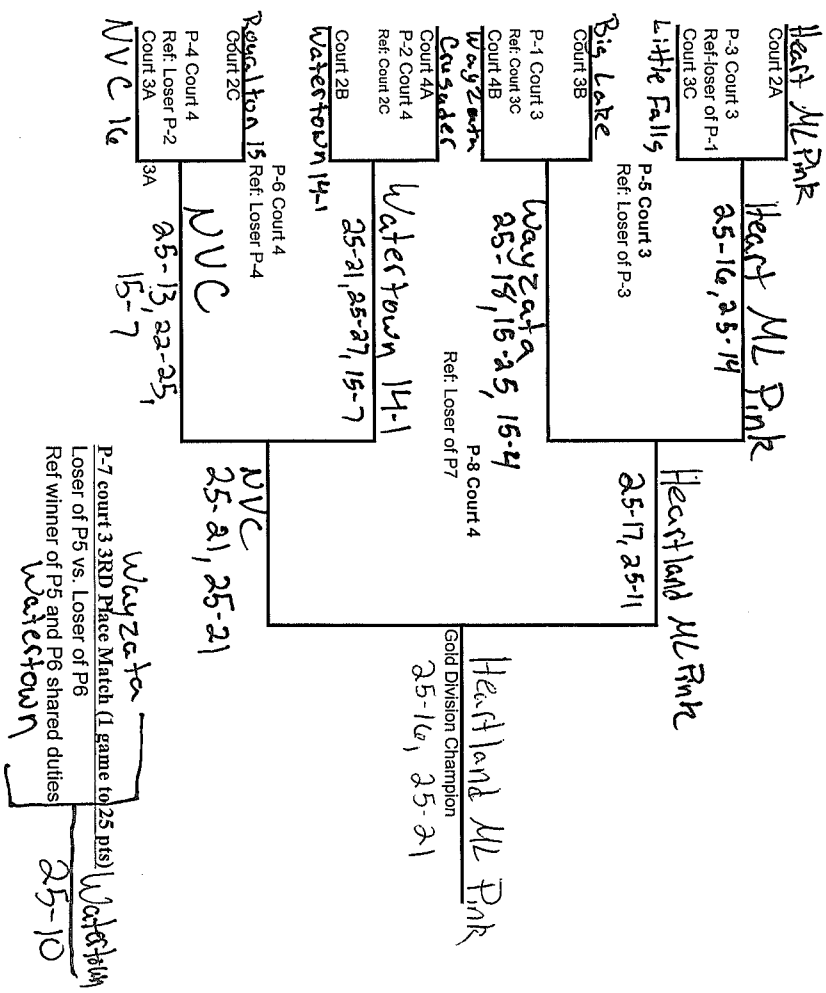

### Heartland THAW 15/16 Tournament 2015

15/16's Gold Division Playoff Schedule Monticello High School

REMINDER IF YOU LOSE YOU STAY AND REF THE NEXT MATCH ON YOUR COURT

All play-off matches will be 2 out of 3 games, 25 point no cap.  
The deciding game will be rally to 15 points, no cap (switch at 8 pts)

### Heartland THAW 15-16 Tournament 2015

15/16's Silver Division Playoff Schedule Monticello High School

REMINDER IF YOU LOSE YOU STAY AND REF THE NEXT MATCH ON YOUR COURT

All play-off matches will be 2 out of 3 games, 25 points no cap.  
The deciding game will be rally to 15 points, no cap (Switch at 8 pts)

### Round Robin Worksheet

Site: Monticello Fieldhouse  
Date: Sunday, March 15, 2015

Time: 8:00 AM

Division	Pool	Court
15/16		2

Pool	(A)	(B)	(C)	(D)	GAMES				Matches				Points				Place	
					Won	Lost	Pct	Won	Lost	Pct	Won	Lost	Pct	Won	Lost	Pct		
Heartland MTL Pink		25-12	25-12	25-17	1			1										2A
Watertown 14-1	12-25		25-17	25-17		1		1										2B
Royalton 15s	12-25	17-25		25-22	1	1		1	1									2C
Rackford 16s	17-25	8-25	22-25								1							2D

### Round Robin Worksheet

Site: Monticello Fieldhouse  
Date: Sunday, March 15, 2015

Time: 8:00 AM

Division	Pool	Court
15/16		3

Pool	(A)	(B)	(C)	(D)	GAMES				Matches				Points				Place	
					Won	Lost	Pct	Won	Lost	Pct	Won	Lost	Pct	Won	Lost	Pct		
Little Falls 15s		25-18	16-25	25-20	1	1		1	1									3C
Snok Rapids 15-1	18-25		19-25	18-25	1			1										3D
Big Lake 15s	25-16	25-19		18-25	1	1		1	1									3B
NVC Kerra 16s	20-25	25-12	25-23		1			1										3A