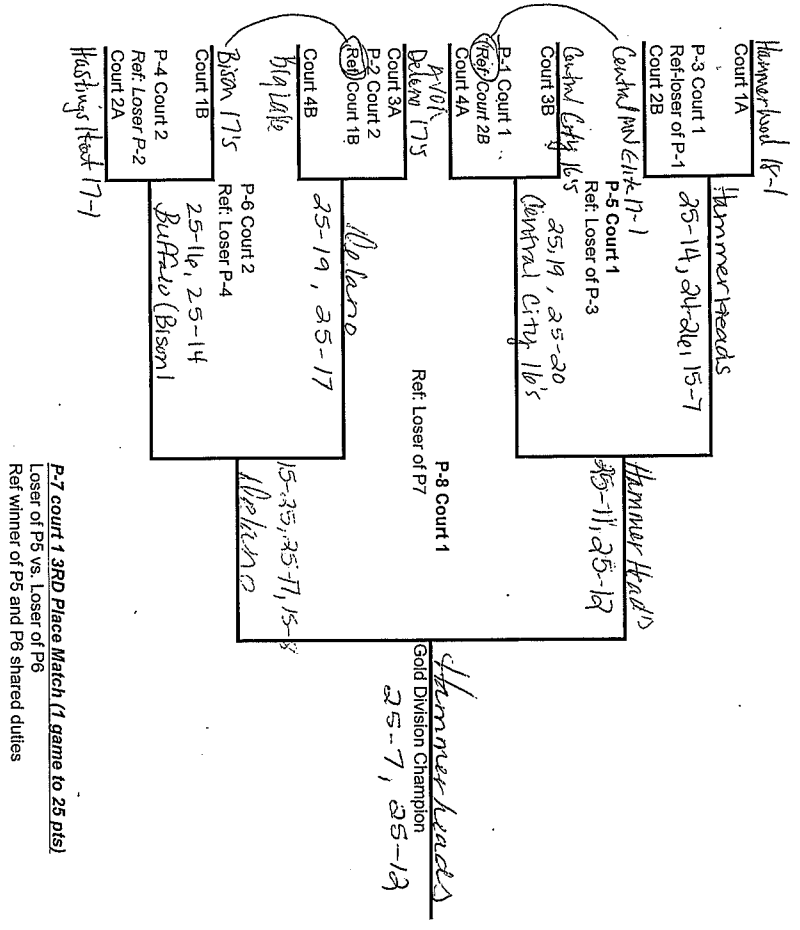

3-11

Heartland THAW Tournament 2015

171/18's Gold Division Playoff Schedule Big Lake Liberty Elementary

REMEMBER IF YOU LOSE YOU STAY AND REF THE NEXT MATCH ON YOUR COURT

P-7 court 1 3RD Place Match (1 game to 25 pts)
Loser of P6 vs. Loser of P6
Ref winner of P5 and P6 shared duties

All play-off matches will be 2 out of 3 games, 25 points no cap.
The deciding game will be rally to 15 points, no cap.
SWITCH AT 8 POINTS 3RD GAME

Central City
Buffalo
8150
25-21

3-11-14
3-11-14

Heartland THAW Tournament 2015

Site: Big Lake Liberty Elementary
Date: Sunday, March 15, 2015

Time: 8:00 AM

Heartland Thaw Tournament 2015

Round Robin Worksheet

Division 17/18's Pool Court
17/18's 1

Pool	A	B	C	D	Matches		Sets		Points		Place
					Won	Lost	Pct	Won	Lost	Pct	
(A) Hammerhead 18-1		25-17 25-12	25-9 25-12	25-22 25-15	2	0	100%	2	0	100%	1
(B) Bison 17's	17-25 12-25		25-11 25-14	25-23 25-21	1	0	100%	1	0	100%	2
(C) Rockford 18's	9-25 12-25	11-25 14-25		18-25 19-25	1	0	100%	1	0	100%	4
(D) NVC 17's	22-25 15-25	23-25 21-25	25-18 25-19		0	3	0%	0	3	0%	3

Site: Big Lake Middle School
Date: Sunday, March 15, 2015

Time: 8:00 AM

Heartland Thaw Tournament 2015

Round Robin Worksheet

Division 17/18's Pool Court
17/18's 4

Pool	A	B	C	D	Matches		Sets		Points		Place
					Won	Lost	Pct	Won	Lost	Pct	
(A) Avon Shamers		16-25 25-14	22-25 25-17 15-11	16-25 25-23 11-15	1	0	100%	1	0	100%	A
(B) Snake Rapids 17-1	25-16 16-25		19-25 22-25	25-19 25-14	1	0	100%	1	0	100%	D
(C) Crusader 17 Black	25-23 17-25 11-15	25-13 25-22		25-21 25-23 23-21	1	0	100%	1	0	100%	C
(D) Big Lake 17's	25-16 23-25 15-11	14-25	21-25 25-23		0	3	0%	0	3	0%	B