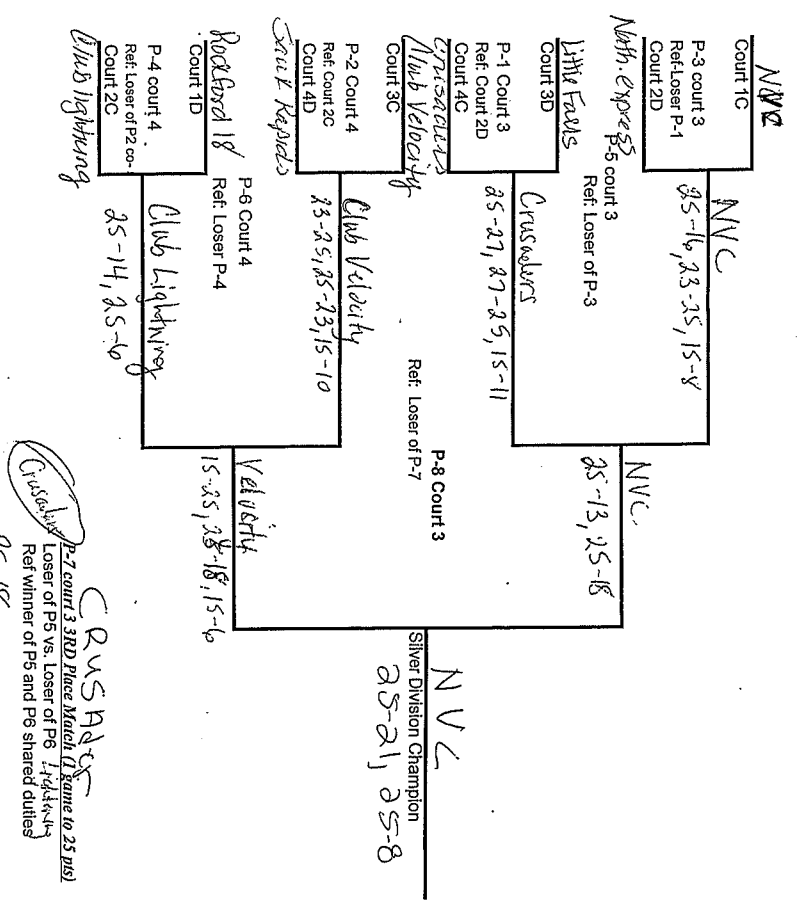

3-11

Heartland THAW Tournament 2015

171/18's Gold Division Playoff Schedule Big Lake Liberty Elementary

REMEMBER IF YOU LOSE YOU STAY AND REF THE NEXT MATCH ON YOUR COURT

P-7 court 1 3RD Place Match (1 game to 25 pts)
Loser of P6 vs. Loser of P6
Ref winner of P5 and P6 shared duties

All play-off matches will be 2 out of 3 games, 25 points no cap.
The deciding game will be rally to 15 points, no cap.
SWITCH AT 8 POINTS 3RD GAME

Central City
Buffalo
8150
25-21

3-11-14
3-11-14

Heartland THAW Tournament 2015

171/18's Silver Division Playoff Schedule Big Lake Middle School

REMEMBER IF YOU LOSE YOU STAY AND REF THE NEXT MATCH ON YOUR COURT

P-7 court 3 3RD Place Match (1 game to 25 pts)
Loser of P5 vs. Loser of P6
Ref winner of P5 and P6 shared duties

All play-off matches will be 2 out of 3 games, 25 points no cap.
The deciding game will be rally to 15 points, no cap.
SWITCH AT 8 POINTS 3RD GAME

Crusaders
Club Velocity
25-18

Site: Big Lake Middle School
Date: Sunday, March 15, 2015