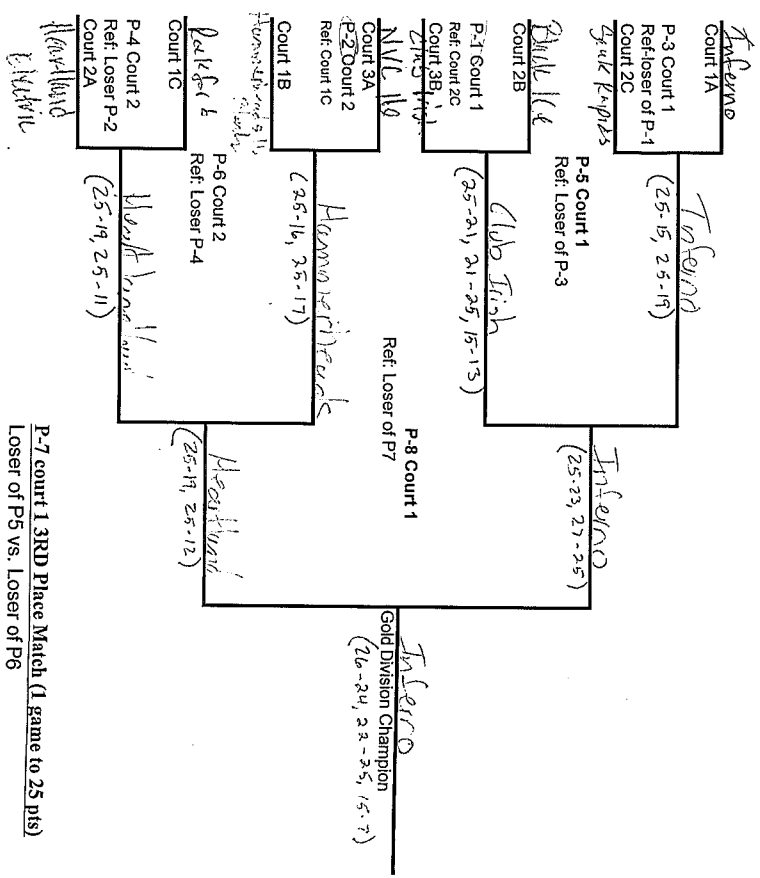

SD

Heartland THAW 16's Tournament 2015

16's Silver Division Playoff Schedule Monticello Middle School

REMINDER IF YOU LOSE YOU STAY AND REF THE NEXT MATCH ON YOUR COURT

All play-off matches will be 2 out of 3 games, 25 points no cap. The deciding game will be rally to 15 points, no cap (Switch at 8 pts)

SD

Heartland THAW 16's Tournament 2015

16's Gold Division Playoff Schedule Monticello Middle School

REMINDER IF YOU LOSE YOU STAY AND REF THE NEXT MATCH ON YOUR COURT

All play-off matches will be 2 out of 3 games, 25 point no cap. The deciding game will be rally to 15 points, no cap (switch at 8 pts)

P-7 court 1 3RD Place Match (1 game to 25 pts)
Loser of P5 vs. Loser of P6
Ref winner of P5 and P6 shared duties