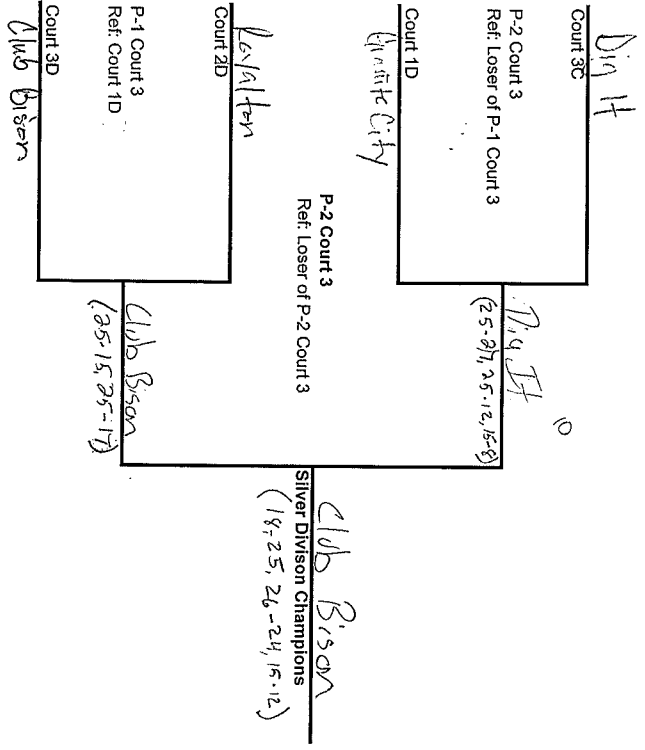

SD

Heartland THAW 16's Tournament 2015

16's Silver Division Playoff Schedule Monticello Middle School

REMINDER IF YOU LOSE YOU STAY AND REF THE NEXT MATCH ON YOUR COURT

All play-off matches will be 2 out of 3 games, 25 points no cap. The deciding game will be rally to 15 points, no cap (Switch at 8 pts)

SD

Heartland THAW 16's Tournament 2015

16's Gold Division Playoff Schedule Monticello Middle School

REMINDER IF YOU LOSE YOU STAY AND REF THE NEXT MATCH ON YOUR COURT

All play-off matches will be 2 out of 3 games, 25 point no cap. The deciding game will be rally to 15 points, no cap (switch at 8 pts)

P-7 court 1 3RD Place Match (1 game to 25 pts)
Loser of P5 vs. Loser of P6
Ref winner of P5 and P6 shared duties