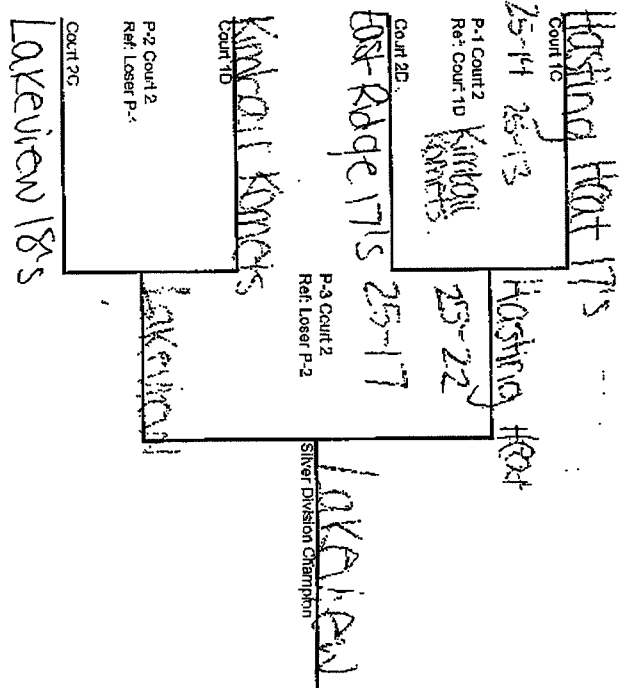

2018 Heartland Freeze 17/18 Tournament
17/18's Gold Division Playoff Schedule Liberty Elementary

REMINDER IF YOU LOSE YOU STAY AND REF THE NEXT MATCH ON YOUR COURT

All play-off matches will be 2 out of 3 games, 25 points no cap. The deciding game will be rally to 15 points, no cap.

- Dakota Elite Def. Panthers 12-25, 25-20, 15-13
- Big Lake Blue Def. ONG 18-1, 18-25, 25-21, 15-16
- Dakota Elite Def. Big Lake 25-19, 25-20

2018 Heartland Freeze 17/18's Tournament
17/18's Silver Division Playoff Schedule Liberty Elementary

REMINDER IF YOU LOSE YOU STAY AND REF THE NEXT MATCH ON YOUR COURT

All play-off matches will be 2 out of 3 games, 25 points no cap. The deciding game will be rally to 15 points, no cap.

- Hastings Def. East Ridge 25-14, 25-13
- Lakewood Def. Kimball 25-14, 25-15
- Lakewood Def. Hastings 25-22, 25-17

Site: **B.L. Liberty Elementary**
 Date: **Sunday January 14, 2018**

Time: **8:00 AM**

Division 17/18's	Pool 2	Court 2
----------------------------	------------------	-------------------

Pool	(A)	(B)	(C)	(D)	Matches			Sets			Points			Place	
					Won	Lost	Pct	Won	Lost	Pct	Won	Lost	Pct		
(A)	Dakota Elite	East Ridge 17's	Heartland Big Lake 17 Blue	Lakeview 18's	11	1		1111	1111						B
(B)	6-25 9-25	25-6 25-9	10-25 20-25	15-25 21-25	11	111		1111	1						D
(C)	25-21 13-25 15-11	25-10 25-20	25-25 18-25	25-11 25-18	111			1111	1						A
(D)	20-25 13-25	25-15 25-21	11-25 18-25		1	11		1111	1111						C