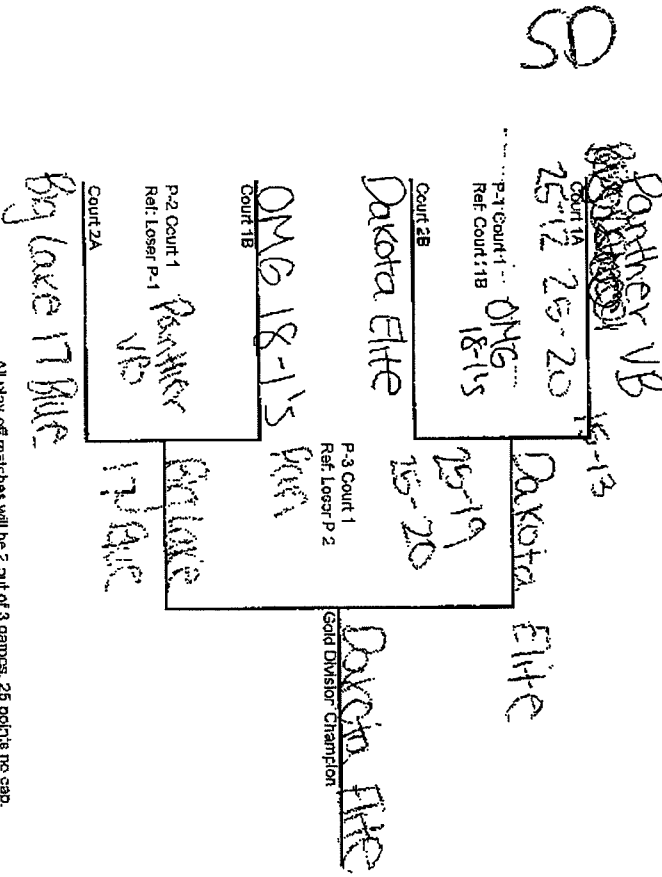

2018 Heartland Freeze 17/18 Tournament
17/18's Gold Division Playoff Schedule Liberty Elementary

REMINDER IF YOU LOSE YOU STAY AND REF THE NEXT MATCH ON YOUR COURT

All play-off matches will be 2 out of 3 games, 25 points no cap. The deciding game will be rally to 15 points, no cap.

- Dakota Elite Def. Panthers 12-25, 25-20, 15-13
- Big Lake Blue Def. ONG 18-1, 18-25, 25-21, 15-16
- Dakota Elite Def. Big Lake 25-19, 25-20

2018 Heartland Freeze 17/18's Tournament
17/18's Silver Division Playoff Schedule Liberty Elementary

REMINDER IF YOU LOSE YOU STAY AND REF THE NEXT MATCH ON YOUR COURT

All play-off matches will be 2 out of 3 games, 25 points no cap. The deciding game will be rally to 15 points, no cap.

- Hastings Def. East Ridge 25-14, 25-13
- Lakewood Def. Kimball 25-14, 25-15
- Lakewood Def. Hastings 25-22, 25-17

Site: **B.L. Liberty Elementary**
 Date: **Sunday January 14, 2018**

Time: **8:00 AM**

Division 17/18's	Pool 2	Court 2
----------------------------	------------------	-------------------

Pool	(A)	(B)	(C)	(D)	Matches			Sets			Points			Place	
					Won	Lost	Pct	Won	Lost	Pct	Won	Lost	Pct		
(A)	Dakota Elite	East Ridge 17's	Heartland Big Lake 17 Blue	Lakeview 18's	11	1		1111	1111						B
(B)	6-25 9-25	25-6 25-9	10-25 20-25	15-25 21-25	11	111		1111	1						D
(C)	25-21 13-25 15-11	25-10 25-20	25-25 18-25	25-11 25-18	111			1111	1						A
(D)	20-25 13-25	25-15 25-21	11-25 18-25		1	11		1111	1111						C