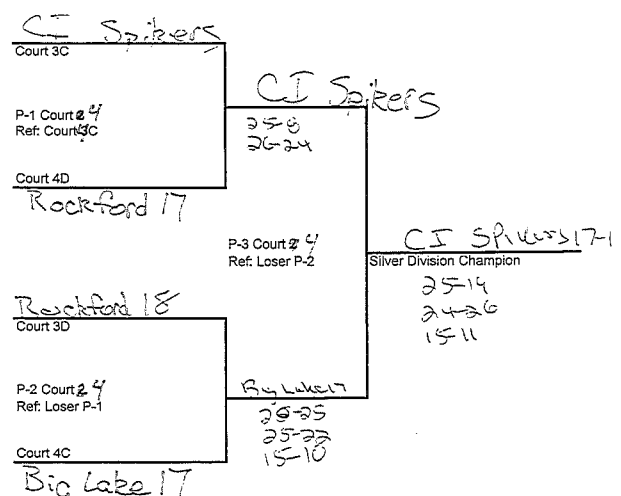

2015 Heartland Freeze 17/18's Tournament

17/18's Gold Division Playoff Schedule Monticello Fieldhouse

REMINDER IF YOU LOSE YOU STAY AND REF THE NEXT MATCH ON YOUR COURT

All play-off matches will be 2 out of 3 games, 25 points no cap.
The deciding game will be rally to 15 points, no cap

Heartland Freeze Tournament 2015

Round Robin Worksheet

Site: Monticello Fieldhouse
Date: Sunday, January 4, 2014

Time: 8:00 AM

Division	Pool	Court
17/18		4

Pool	(A)	(B)	(C)	(D)	GAMES			Matches			Points		
					Won	Lost	Pct	Won	Lost	Pct	Won	Lost	Pct
(A)	Big Lake 17's	25-22 25-23	Hammerhead 17-1 16-25 14-25	Rapids Thunder 18-1 11-25 16-25	1	1	1	1	1	1	1	1	1
(B)	Rockford 17's	22-25 23-25	18-25 9-25	4-25 9-25	1	1	1	1	1	1	1	1	1
(C)	Hammerhead 17-1	25-16 25-14	25-18 25-9	11-25 16-25	1	1	1	1	1	1	1	1	1
(D)	Rapids Thunder 18	25-11 25-15	25-11 25-16	11-25 16-25	1	1	1	1	1	1	1	1	1

2015 Heartland Freeze 17/18's Tournament

17/18's Silver Division Playoff Schedule Monticello Fieldhouse

REMINDER IF YOU LOSE YOU STAY AND REF THE NEXT MATCH ON YOUR COURT

All play-off matches will be 2 out of 3 games, 25 points no cap.
The deciding game will be rally to 15 points, no cap