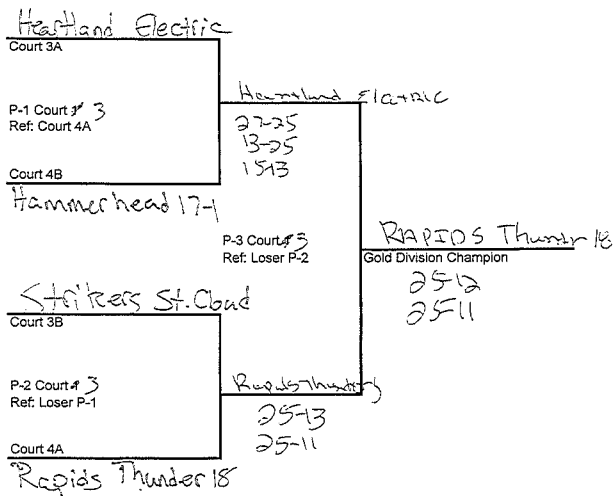

Heartland Freeze Tournament 2015

Round Robin Worksheet

Site: Monticello Fieldhouse
Date: Sunday, January 4, 2015

Time: 8:00 AM

Division	Pool	Court
17/18's		3

Pool	(A)	(B)	(C)	(D)	GAMES			Matches			Points			
					Won	Lost	Pct	Won	Lost	Pct	Won	Lost	Pct	
(A)	Strikers St. Cloud 17-1	25-5 25-14	CI Spikers 17-1 15-17 25-15	Heartland Electric 21-25 17-25	1	1	1	1	1	1	1	1	1	1
(B)	Rockford 18	5-25 14-25	25-9 25-9	9-25 16-25	1	1	1	1	1	1	1	1	1	1
(C)	CI Spikers 17-1	17-25 15-25	25-9 25-9	9-25 16-25	1	1	1	1	1	1	1	1	1	1
(D)	Heartland Electric	25-21 25-17	25-12 25-16	25-21 16-25 17-15	1	1	1	1	1	1	1	1	1	1

2015 Heartland Freeze 17/18's Tournament

17/18's Gold Division Playoff Schedule Monticello Fieldhouse

REMINDER IF YOU LOSE YOU STAY AND REF THE NEXT MATCH ON YOUR COURT

All play-off matches will be 2 out of 3 games, 25 points no cap.
The deciding game will be rally to 15 points, no cap

Heartland Freeze Tournament 2015

Round Robin Worksheet

Site: Monticello Fieldhouse
Date: Sunday, January 4, 2014

Time: 8:00 AM

Division	Pool	Court
17/18		4

Pool	(A)	(B)	(C)	(D)	GAMES			Matches			Points		
					Won	Lost	Pct	Won	Lost	Pct	Won	Lost	Pct
(A)	Big Lake 17's	25-22 25-23	Hammerhead 17-1 16-25 14-25	Rapids Thunder 18-1 11-25 16-25	1	1	1	1	1	1	1	1	1
(B)	Rockford 17's	22-25 23-25	18-25 9-25	4-25 9-25	1	1	1	1	1	1	1	1	1
(C)	Hammerhead 17-1	25-16 25-14	25-18 25-9	11-25 16-25	1	1	1	1	1	1	1	1	1
(D)	Rapids Thunder 18	25-11 25-15	25-11 25-16	11-25 16-25	1	1	1	1	1	1	1	1	1