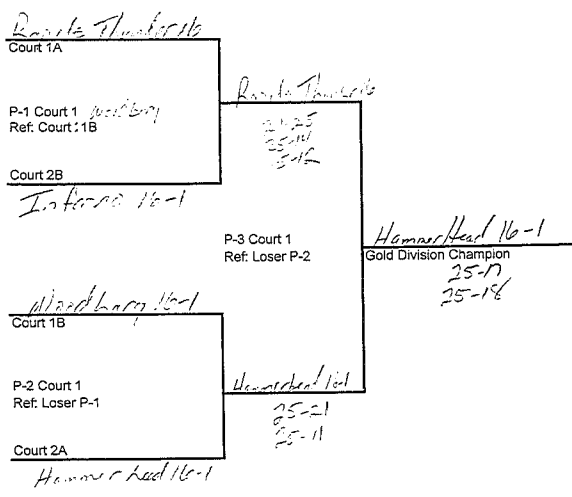

# Heartland Freeze Tournament 2015

Round Robin Worksheet

50

Site: Monticello Middle School  
Date: Sunday, January 5, 2014

Time: 8:00 AM

Division	Pool	Court
16's		1

Pool	(A) Raptors Thunder 16-1	(B) Woodbury 16-1	(C) Viking 16U	(D) Inferno 16-2	GAMES				Matches				Points			
					Won	Lost	Pct	Won	Lost	Pct	Won	Lost	Pct	Won	Lost	Pct
(A) Raptors Thunder 16-1		25-18 25-19	25-13 21-21	25-11 25-6	111	111	100	111	111	100	111	111	100	111	111	100
(B) Woodbury 16-1	18-25 17-25		25-18 25-19	25-9 25-11	111	111	100	111	111	100	111	111	100	111	111	100
(C) Viking 16U	13-25 21-25	18-25 15-25		25-19 25-10	111	111	100	111	111	100	111	111	100	111	111	100
(D) Inferno 16-2	11-25 6-25	9-25 11-25	19-25 20-25		111	111	100	111	111	100	111	111	100	111	111	100

# Heartland Freeze Tournament 2015

Round Robin Worksheet

50

Site: Monticello Middle School  
Date: Sunday, January, 4, 2015

Time: 8:00 AM

Division	Pool	Court
16's		2

Pool	(A) Hammerhead 16-1	(B) CI Spikers 16-1	(C) Inferno 16-1	(D) Dig IT 16-1	GAMES				Matches				Points			
					Won	Lost	Pct	Won	Lost	Pct	Won	Lost	Pct	Won	Lost	Pct
(A) Hammerhead 16-1		25-3 25-1	25-8 25-15	25-21 25-5	111	111	100	111	111	100	111	111	100	111	111	100
(B) CI Spikers 16-1	9-25 7-25		10-25 17-25	25-23 25-16	111	111	100	111	111	100	111	111	100	111	111	100
(C) Inferno 16-1	8-25 15-25	25-10 25-11		25-20 25-13	111	111	100	111	111	100	111	111	100	111	111	100
(D) Dig IT 16-1	8-25 5-25	25-23 25-12	9-25 13-25		111	111	100	111	111	100	111	111	100	111	111	100

## 2015 Heartland Freeze 16's Tournament

16's Gold Division Playoff Schedule Monticello Middle School

REMINDER IF YOU LOSE YOU STAY AND REF THE NEXT MATCH ON YOUR COURT

All play-off matches will be 2 out of 3 games, 25 points no cap. The deciding game will be rally to 15 points, no cap