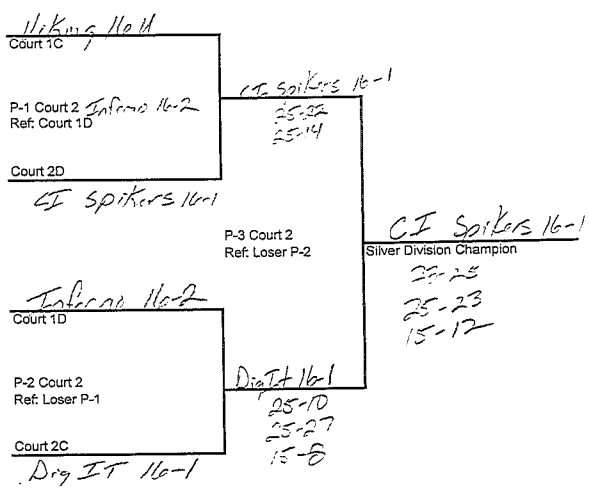

# Heartland Freeze Tournament 2015

Round Robin Worksheet

50

Site: Monticello Middle School  
Date: Sunday, January, 4, 2015

Time: 8:00 AM

Division	Pool	Court
16's		2

Pool	(A) Hammerhead 16-1	(B) CI Spikers 16-1	(C) Inferno 16-1	(D) Dig IT 16-1	GAMES				Matches				Points			
					Won	Lost	Pct	Won	Lost	Pct	Won	Lost	Pct	Won	Lost	Pct
(A) Hammerhead 16-1		25-3 25-1	25-8 25-15	25-21 25-5	111	111	100	111	111	100	111	111	100	111	111	100
(B) CI Spikers 16-1	9-25 7-25		10-25 17-25	25-23 25-16	111	111	100	111	111	100	111	111	100	111	111	100
(C) Inferno 16-1	8-25 15-25	25-10 25-11		25-20 25-13	111	111	100	111	111	100	111	111	100	111	111	100
(D) Dig IT 16-1	8-25 5-25	25-23 25-12	9-25 13-25		111	111	100	111	111	100	111	111	100	111	111	100

## 2015 Heartland Freeze 16's Tournament

16's Gold Division Playoff Schedule Monticello Middle School

REMINDER IF YOU LOSE YOU STAY AND REF THE NEXT MATCH ON YOUR COURT

All play-off matches will be 2 out of 3 games, 25 points no cap. The deciding game will be rally to 15 points, no cap

## 2015 Heartland Freeze 16's Tournament

16's Silver Division Playoff Schedule Monticello Middle School

REMINDER IF YOU LOSE YOU STAY AND REF THE NEXT MATCH ON YOUR COURT

All play-off matches will be 2 out of 3 games, 25 points no cap. The deciding game will be rally to 15 points, no cap