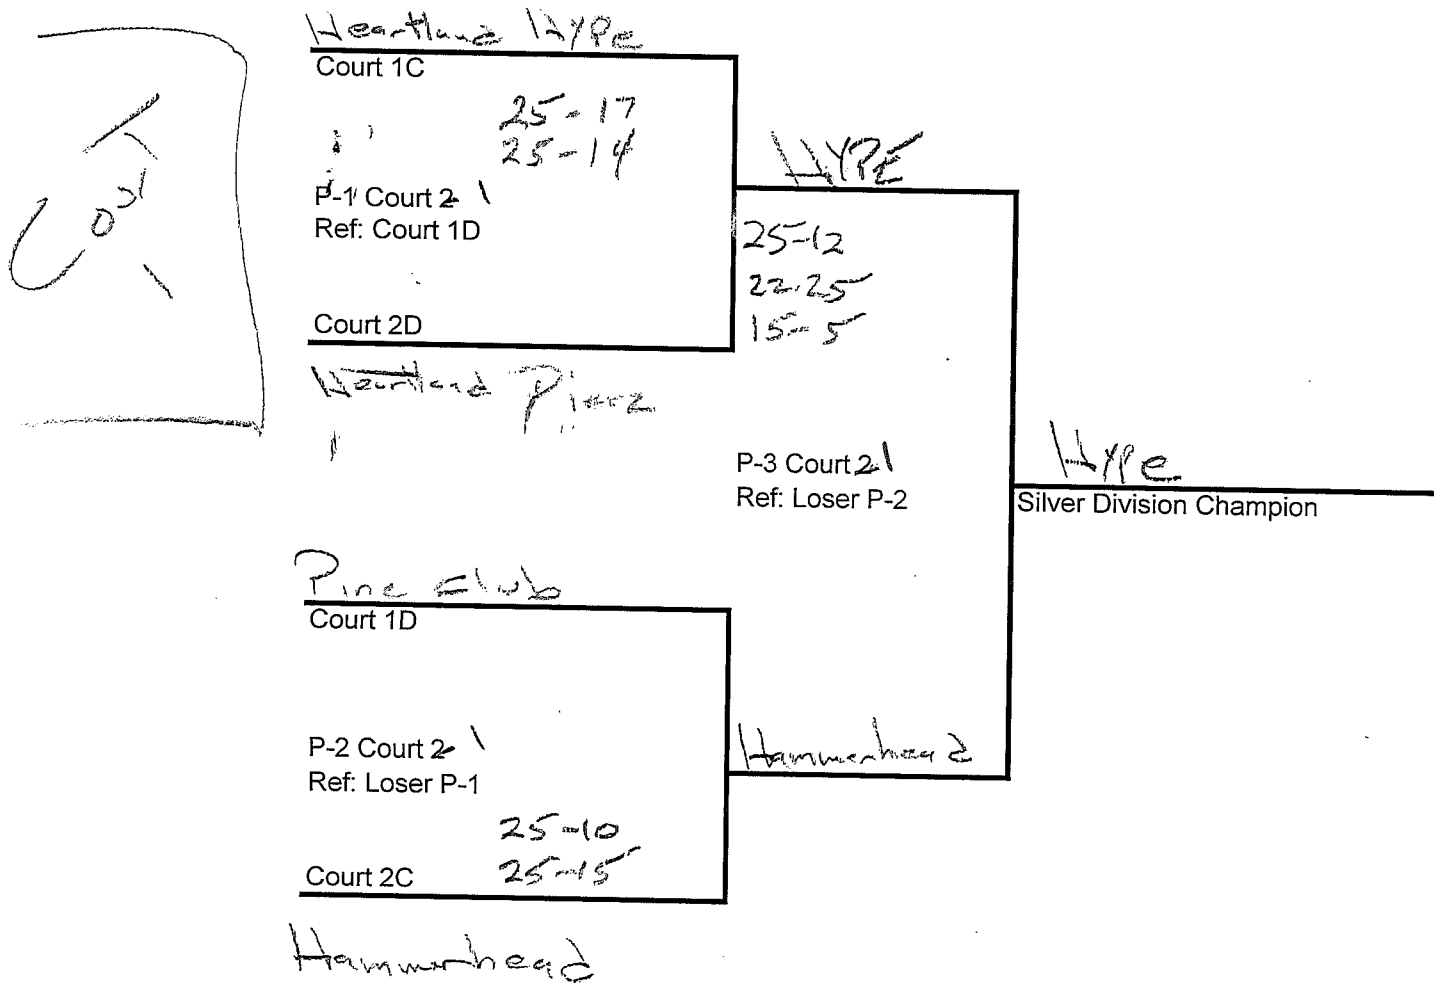

Well

2018 Heartland Blizzard 17/18 Tournament

17/18's Gold Division Playoff Schedule Princeton Middle school

REMINDER IF YOU LOSE YOU STAY AND REF THE NEXT MATCH ON YOUR COURT

Court 2

Northwest

Court 1A

25-22
25-19

P-1 Court # 2
Ref: Court 1B

Court 2B

Northland 2

25-22
25-18

P-3 Court # 2
Ref: Loser P-2

Gold Division Champion

Greenway

Fierce

Court 1B

19-25
25-20
25-4

P-2 Court # 2
Ref: Loser P-1

Court 2A

Fierce

Big LK

All play-off matches will be 2 out of 3 games, 25 points no cap.
The deciding game will be rally to 15 points, no cap

Wall

2018 Heartland Blizzard 17/18's Tournament

17/18's Silver Division Playoff Schedule Princeton Middle School

REMINDER IF YOU LOSE YOU STAY AND REF THE NEXT MATCH ON YOUR COURT

All play-off matches will be 2 out of 3 games, 25 points no cap.
The deciding game will be rally to 15 points, no cap