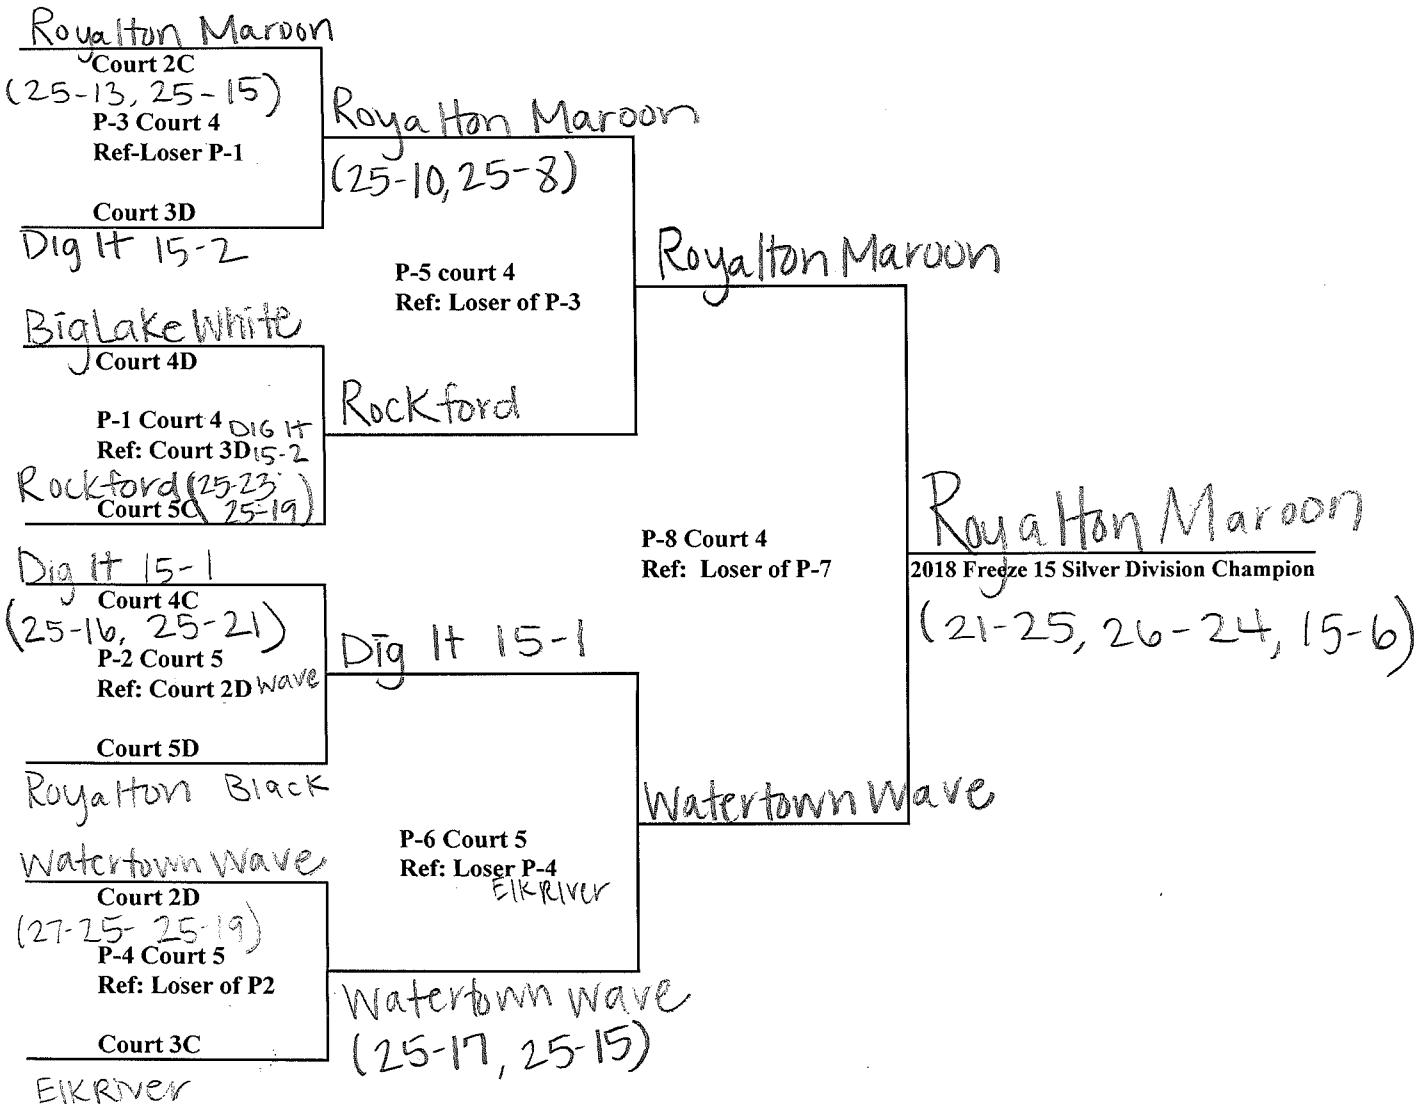

2018 Heartland Blizzard 15's Tournament

15's Silver Division Playoff Schedule Monticello Fieldhouse

REMINDER IF YOU LOSE YOU STAY AND REF THE NEXT MATCH ON YOUR COURT

All play-off matches will be 2 out of 3 games, 25 points no cap.
The deciding game will be rally to 15 points, no SWITCH AT 8 POINTS 3RD GAME