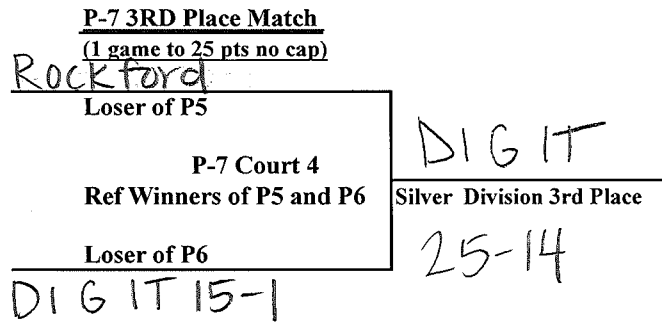

2018 Heartland Blizzard 15's Tournament

15's Silver Division Playoff Schedule Monticello Fieldhouse

REMINDER IF YOU LOSE YOU STAY AND REF THE NEXT MATCH ON YOUR COURT

All play-off matches will be 2 out of 3 games, 25 points no cap.
The deciding game will be rally to 15 points, no SWITCH AT 8 POINTS 3RD GAME