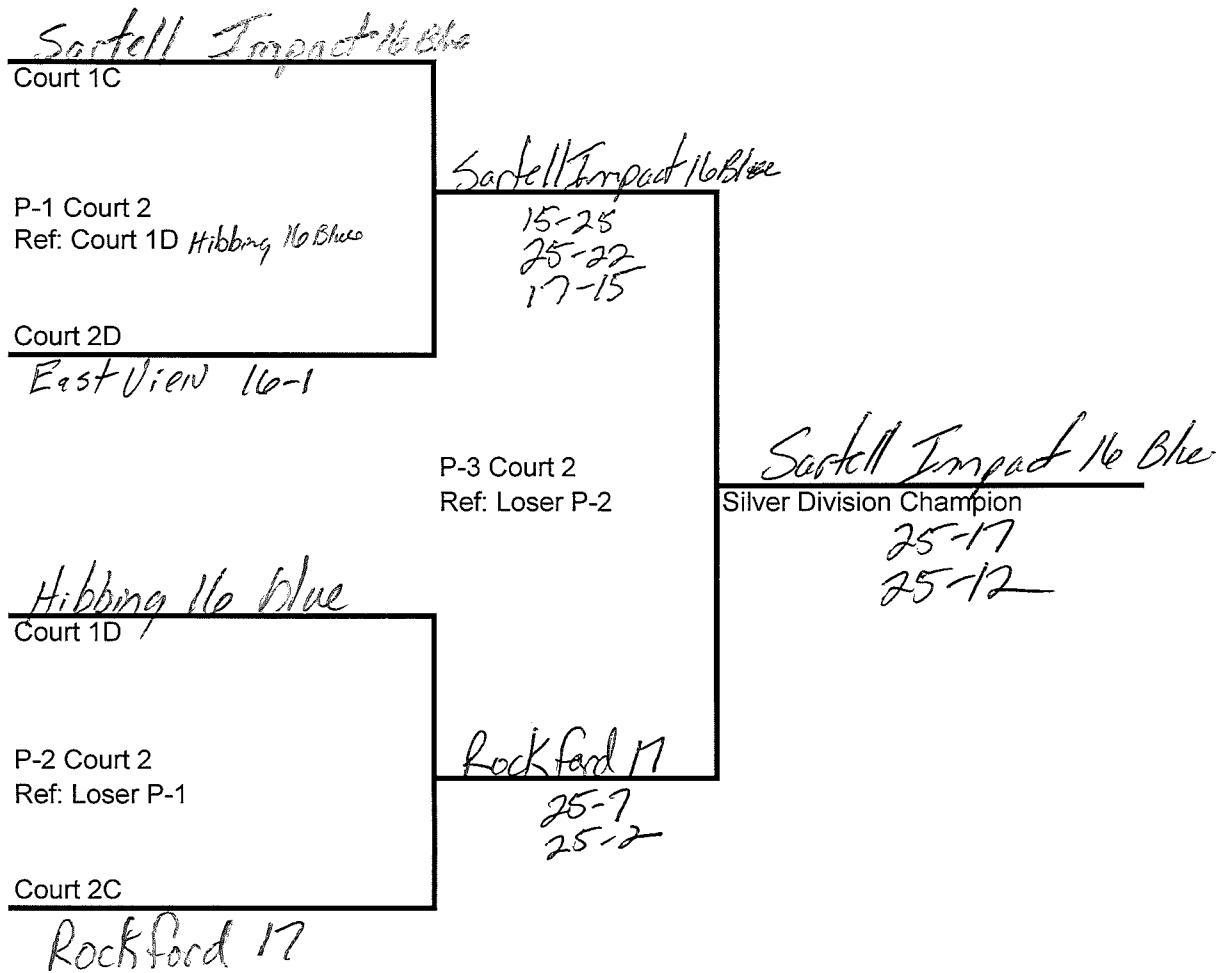

2015 Heartland Blizzard 16's Tournament

16's Silver Division Playoff Schedule Monticello Middle School

REMINDER IF YOU LOSE YOU STAY AND REF THE NEXT MATCH ON YOUR COURT

All play-off matches will be 2 out of 3 games, 25 points no cap.
The deciding game will be rally to 15 points, no cap