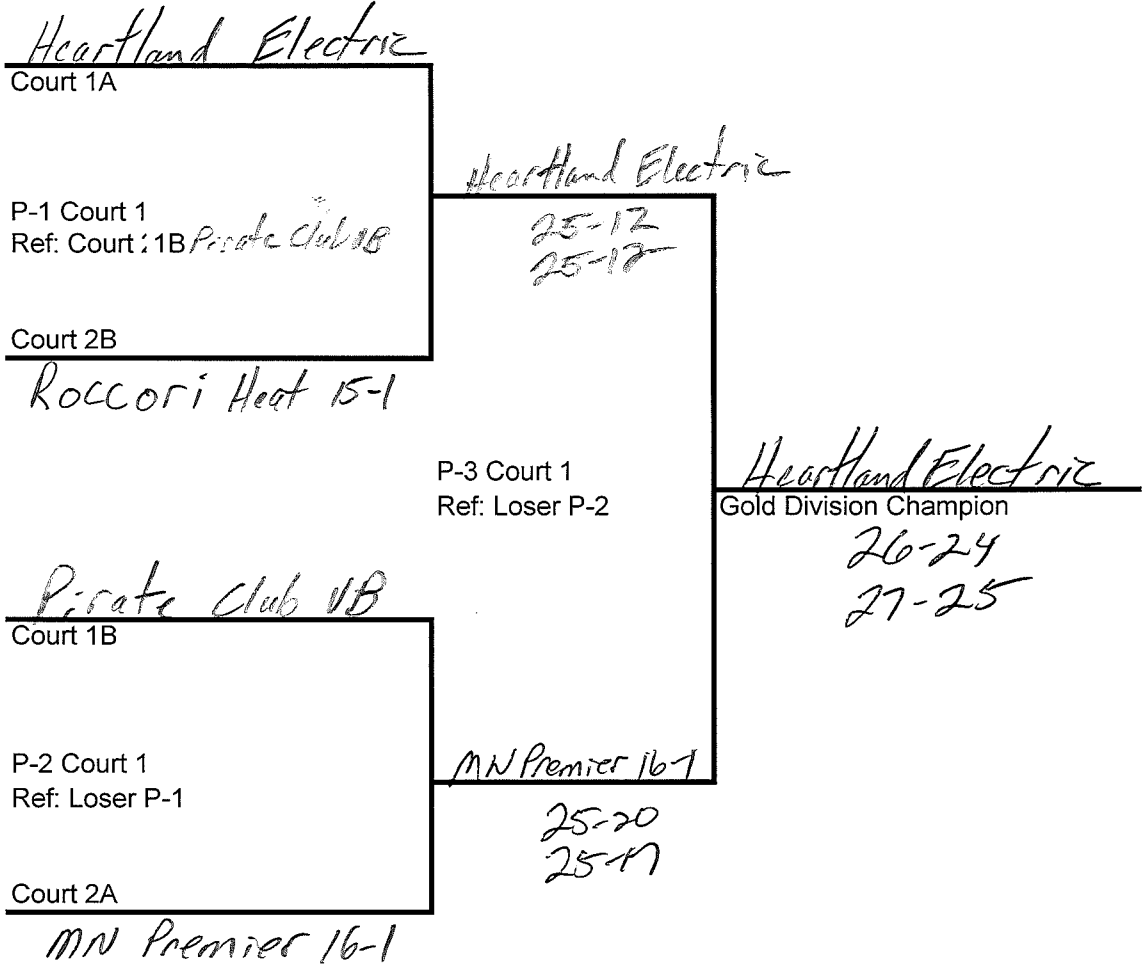

2015 Heartland Blizzard 16's Tournament

16's Gold Division Playoff Schedule Monticello Middle School

REMINDER IF YOU LOSE YOU STAY AND REF THE NEXT MATCH ON YOUR COURT

All play-off matches will be 2 out of 3 games, 25 points no cap.
The deciding game will be rally to 15 points, no cap