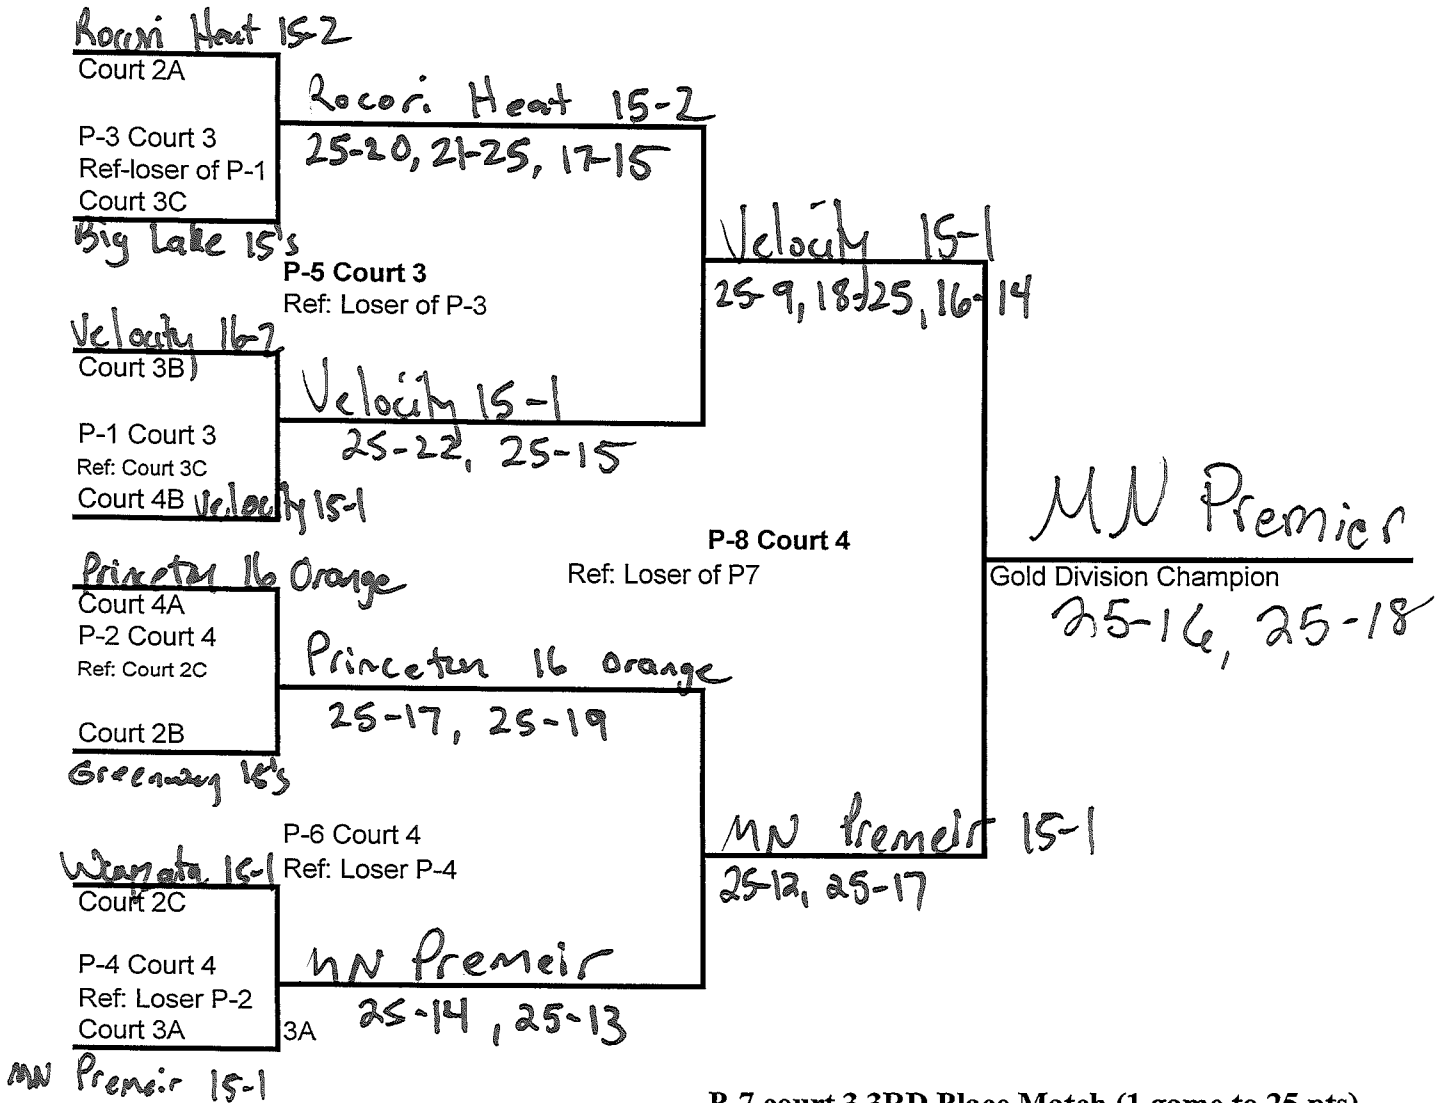

Wall

Heartland Blizzard 15/16 Tournament 2015

15/16's Gold Division Playoff Schedule Monticello High School

REMINDER IF YOU LOSE YOU STAY AND REF THE NEXT MATCH ON YOUR COURT

P-7 court 3 3RD Place Match (1 game to 25 pts)

Loser of P5 vs. Loser of P6

Ref winner of P5 and P6 shared duties

All play-off matches will be 2 out of 3 games, 25 point no cap.

The deciding game will be rally to 15 points, no cap (switch at 8 pts)