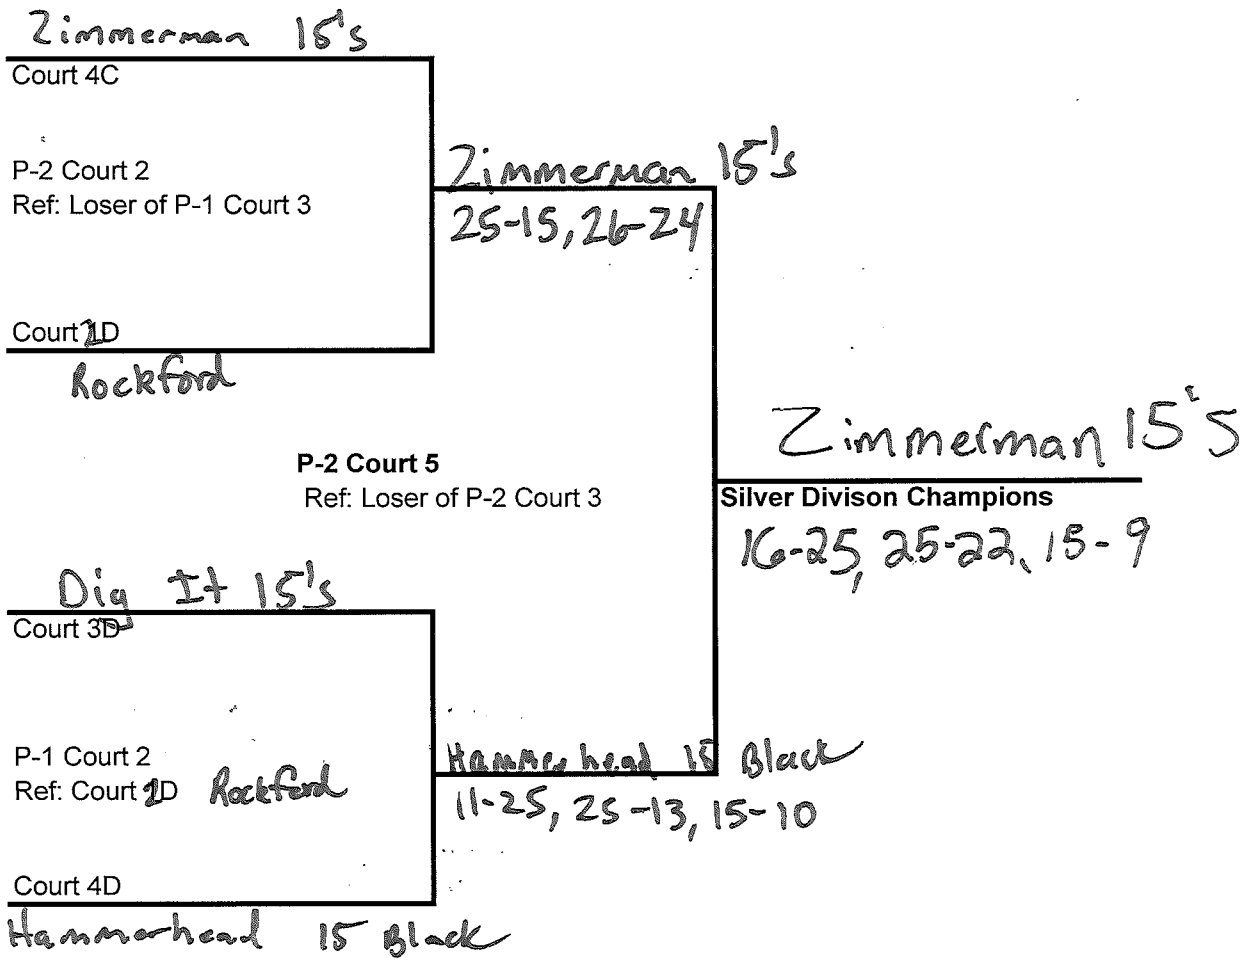

Wall

Heartland Blizzard 15-16 Tournament 2015

15/16's Silver Division Playoff Schedule Monticello High School

REMINDER IF YOU LOSE YOU STAY AND REF THE NEXT MATCH ON YOUR COURT

All play-off matches will be 2 out of 3 games, 25 points no cap.
The deciding game will be rally to 15 points, no cap (Switch at 8 pts)